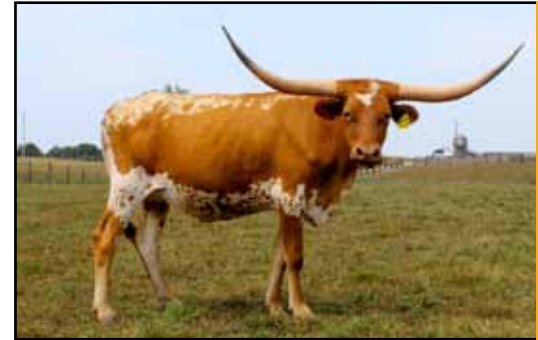

**Comments:** RZ Pearls are Tempting is out of the great cow Snowy Maid, who sold for over \$50,000 at a Legacy Sale. Her sire is Tempter, and she measured 60" at only 3 1/2 years old. This lady will mature into a very "Big-Horned" cow one day. She has a heifer calf at side dob 4/24/14 sired by Country Chex. This heifer should be outstanding and will be a lot of fun to watch her mature. She is bred back to Rio Magic, a JP Rio Grande Son out of an 80" cow.