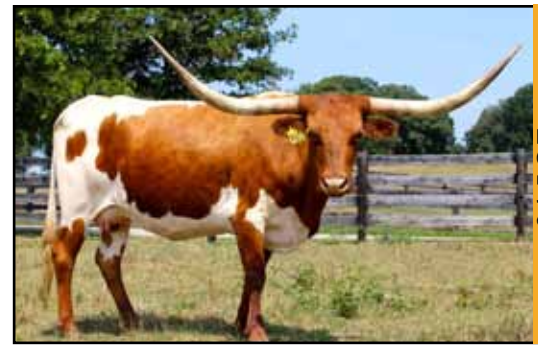

**Comments:** BL Sugar Plum 844 is Bob Loomis breeding at its best. She has calves on the ground by Cowboy Tuff Chex and Bandara Chex. Joe recently AI'd her to Cowboy Tuff Chex on 7/10/14, because Joe knows what this cow can produce. Just imagine a calf by the Longest Horned Bull in the breed out of a proven producer like BL Sugar Plum 844. If you are looking for a great longhorn factory, then step right up.