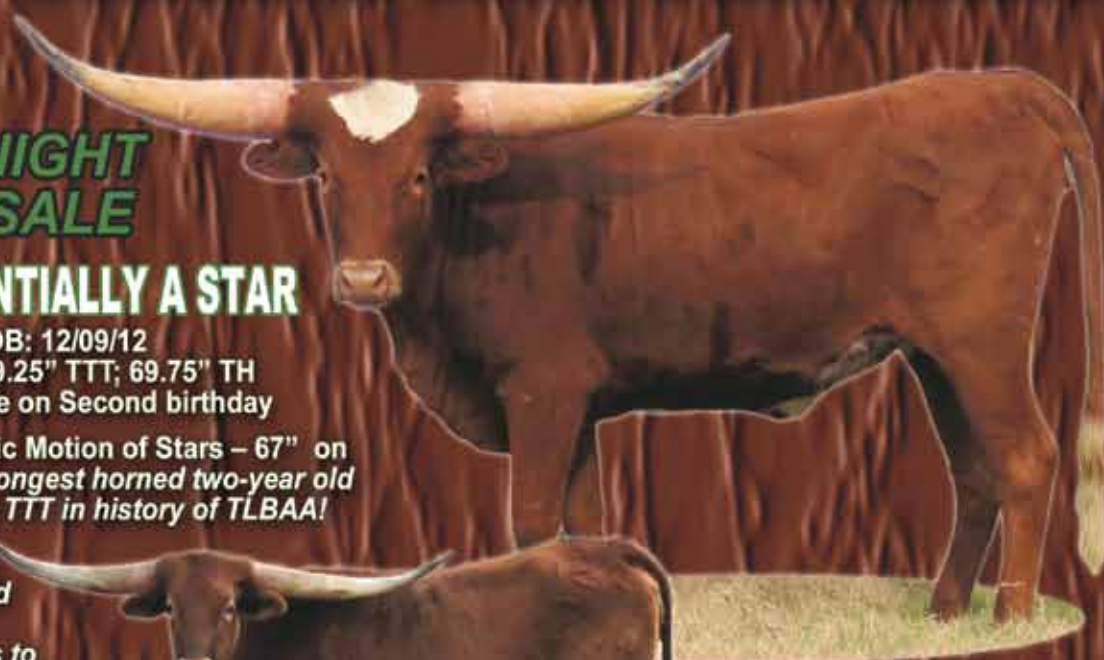

PRIME OFFERINGS FROM STAR CREEK

FRIDAY NIGHT HEIFER SALE

QUINTESENTIALLY A STAR

DOB: 12/09/12

Measured 59.25" TTT; 69.75" TH
and 15" Base on Second birthday

Full sister to Kinetic Motion of Stars - 67" on
second birthday - longest horned two-year old
heifer measured TTT in history of TLBAA!

Don't miss this
opportunity to add
these horn
producing genetics to
your program!

KINETIC MOTION OF STARS

SATURDAY SALE

STAR SUPREME CREDIT

Premier Rutledge's Dinger daughter

This cow has produced over $100,000
in offspring for our program!

She is a great cow, tremendous calf raiser,
and extremely fertile.

Comes with Tejas Star calf at side.

DARLENE ALDRIDGE, DVM
JOHN PARMLEY
8405 FM 1361
SOMEVILLE, TX 77879

979-272-3600 HOME
281-541-1200 CELL

DARLENE@STARCREEKRANCH.COM

STAR CREEK RANCH

www.starcreekranch.com