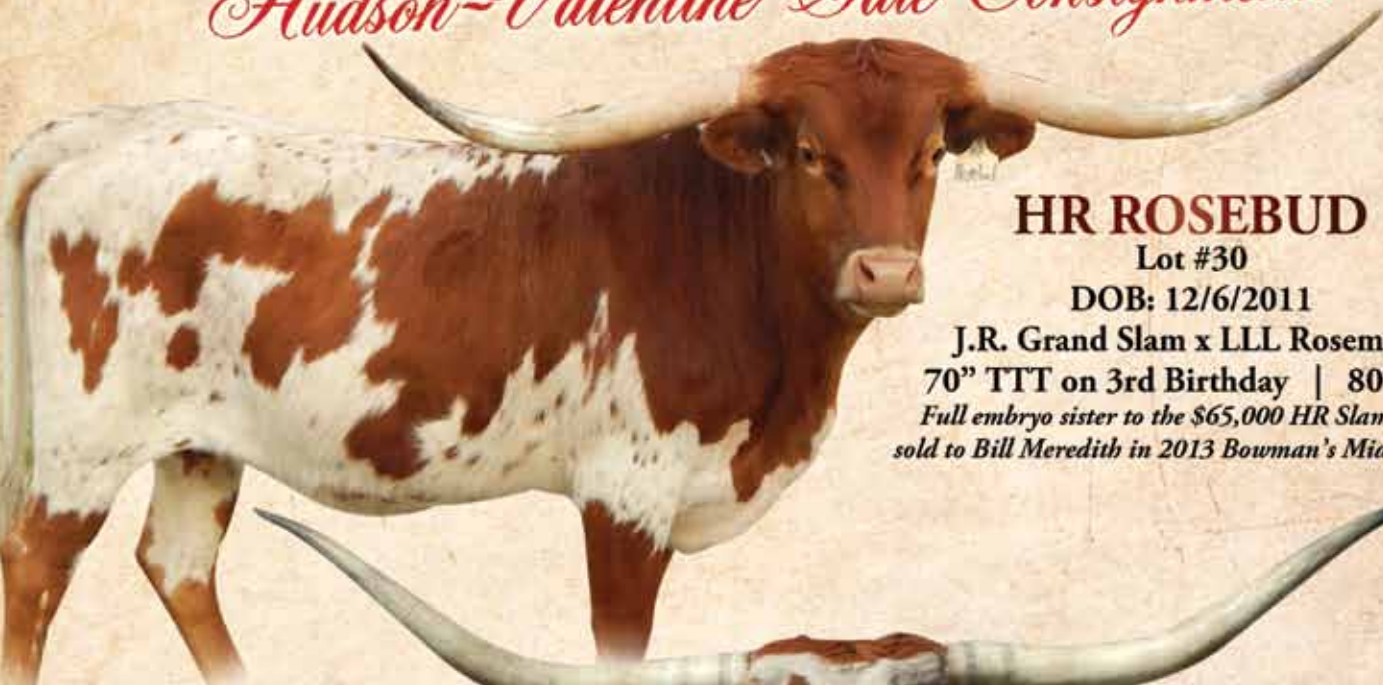

HARRELL RANCH

Hudson-Valentine Sale Consignments

HR ROSEBUD

Lot #30

DOB: 12/6/2011

J.R. Grand Slam x LLL Rosemary

70" TTT on 3rd Birthday | 80" TH

*Full embryo sister to the $65,000 HR Slam's Rose
sold to Bill Meredith in 2013 Bowman's Midwest Sale*