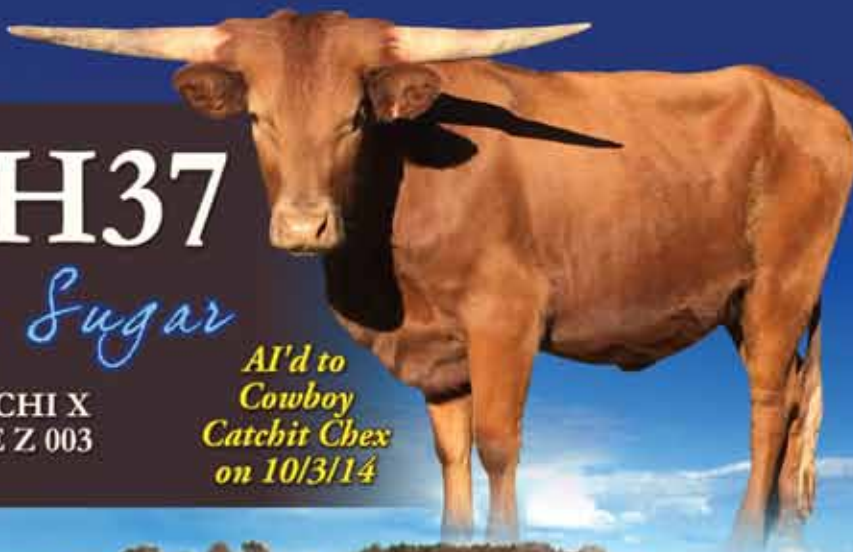

 WWW.ROBERTSONLONGHORNS.COM

LVR LEGEND VALLEY RANCH LVR
Hudson Valentine Sale
CONSIGNMENTS

LOT #H11

*LVR Daily
Twinkle Star*

*55+ TTT
at 24 months*

DOB: 11/9/12
RJF LONE STAR TEJAS X
PPF DAILY GOSSIP

LOT #H37