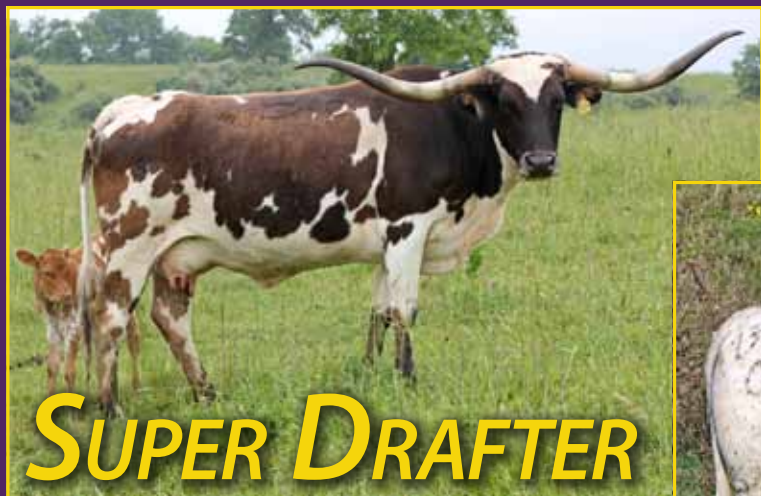

TAKE A LONG COLD LOOK AT THESE LOTS!

SUPER DRAFTER

Tibbs is a close friend of Super Drafter. He lives right on the 80" – One ton mark. He is ideal as a brindle confetti blend with Super Drafter.