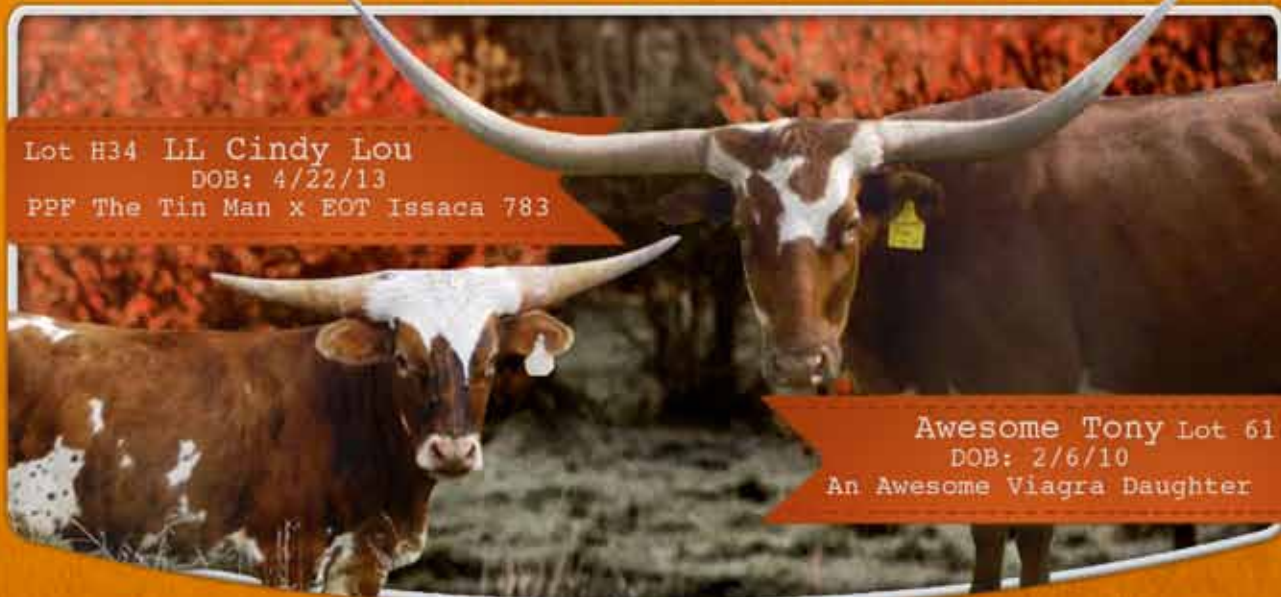

LUTT LONGHORNS

CONSIGNMENTS

Lot H34 LL Cindy Lou
DOB: 4/22/13
PPF The Tin Man x EOT Issaca 783

Awesome Tony Lot 61
DOB: 2/6/10
An Awesome Viagra Daughter