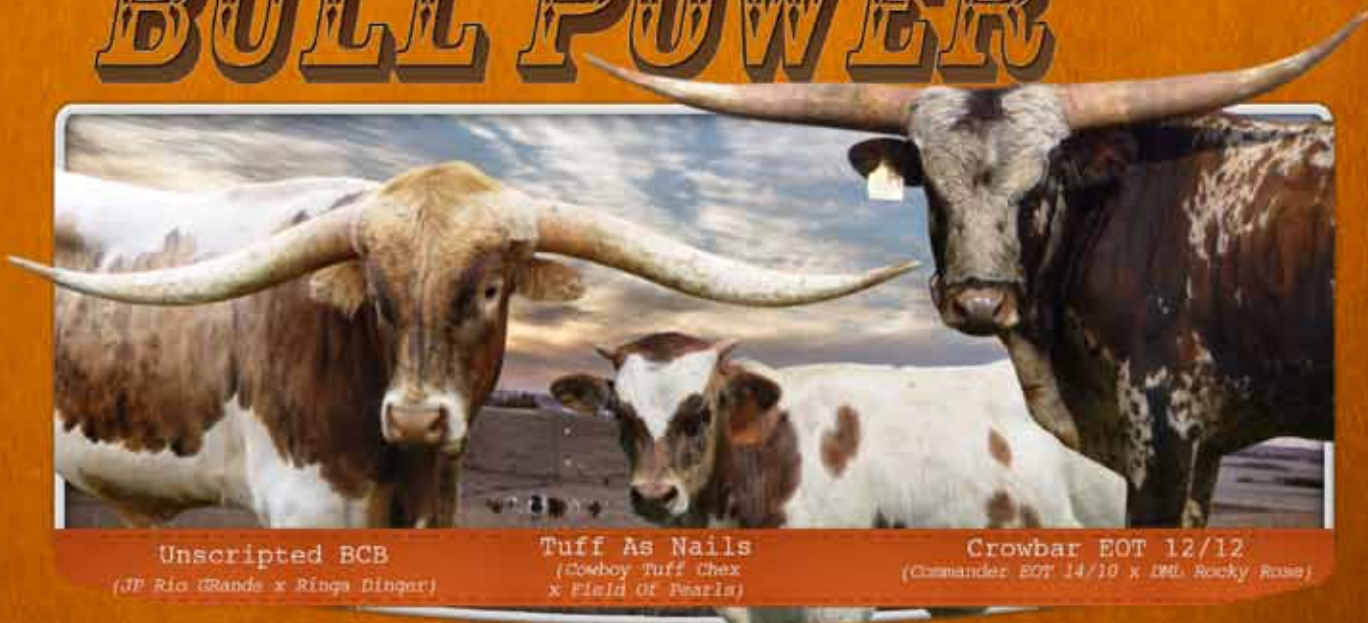

BULL POWER

Unscripted BCB
(JP Rio Grande x Ringa Dingar)

Tuff As Nails
(Cowboy Tuff Chex
x Field Of Pearls)

Crowbar EOT 12/12
(Commander EOT 14/10 x DMU Rocky Rose)

WWW.LUTTLONGHORNS.COM

Mike Lutt- Lutt Longhorns
85603 579th Ave.- Wayne, NE
Email- mike@countrynursery.net
Phone- 402-375-8522