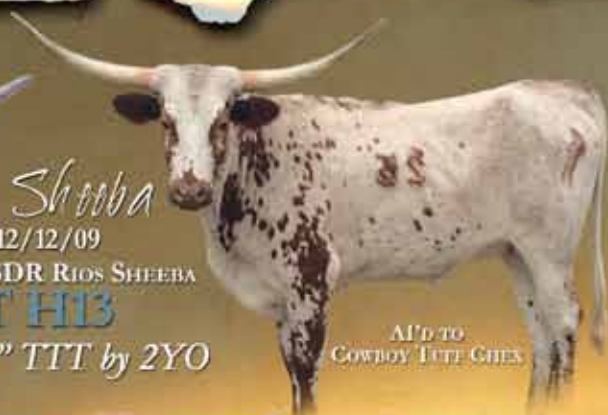

BIG DREAMS BIG PROJECTIONS

BRED TO SITTING BULL
5D Creme
DOB: 3/29/12
CV RIO RANGER X JBR CREME BRULEE
64-1/2" TTT ON 12/19/2014

LOT 20
70" TTT by 3YO

Sittin Sheeba
DOB: 12/12/09
SITTING BULL X SDR RIOS SHEEBA
LOT H13
OVER 50.5" TTT by 2YO